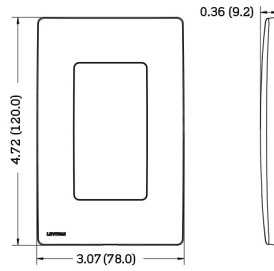

Color :  White on White

UPC Code : 078477528006

Country Of Origin : China

Available Colors :

Technical Information

Product Features

Color : White on White

Device Type : Wallplates

Gang : 1

Material : Engineering Grade Polymer

Mount : Snap-On

Product Family : Renu

Size : Standard

Standards and Certifications : cULus

Type : Screwless

Warranty : 5-Year Limited

Features and Benefits

- 1-Gang screwless, snap-on wallplate
- Available in 20 popular colors and stainless steel finish to match any décor
- Snaps directly onto Renu device (sold separately) for fast installation, no screws or subplate needed
- Slightly larger than standard wallplates to cover wall imperfections
- 2-, 3- and 4-gang also available
- Use only with Renu devices, with the following Decora exception--
- Renu adaptor ring REA00* (sold separately) allows any Decora device to fit into a Renu wallplate. *Adaptor ring available in White on White (Decora White), Navajo Sand (Decora Light Almond) and Onyx Black (Decora Black) only

Dimensional Drawing

Leviton Manufacturing Co., Inc

201 North Service Road, Melville, NY 11747

Telephone: +1-800-323-8920 · FAX: +1-800-832-9538 · Tech Line (8:30AM-7:30PM E.S.
T. Monday-Friday): +1-800-824-3005